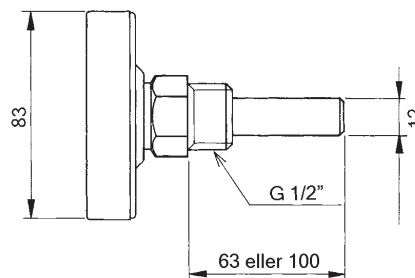

Thermometer

Type 1208/B och 1209/B

thermometer with thermowell

E 10.20.01

Ed.12.01

Design	Thermometer with bottom or back entry stem and detached thermowell
Type	1209/B = lower entry stem 1208/B = back entry stem
Case dim	Dim 83 mm
Case	Aluminium
Temp. element	Bimetal
Working range	Maximum scale range
Mounting	Lower or back entry stem
Stem	With thermowell of brass \varnothing 12 mm
Connection	G1/2"
Length	L = 63 mm or 100 mm
Range	-30+120° C

Thermometer 1209/B

Type	Mounting	L	Range	Code
1208/B	back	63	-30+120°C	12087006
1209/B	lower	63	-30+120°C	12097006

Thermometer 1208/B

1209/B

1208/B