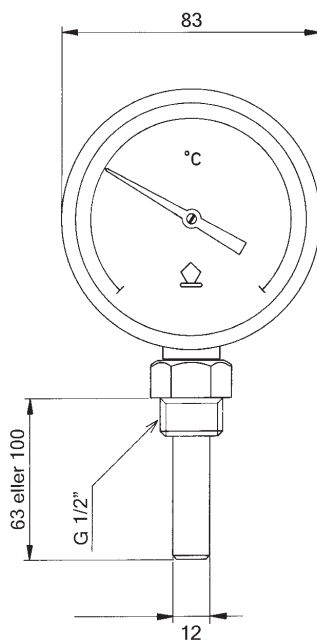

Thermometer

Type 1208/B och 1209/B

thermometer with thermowell

E 10.20.01

Ed.12.01

Design	Thermometer with bottom or back entry stem and detached thermowell
Type	1209/B = lower entry stem 1208/B = back entry stem
Case dim	Dim 83 mm
Case	Aluminium
Temp. element	Bimetal
Working range	Maximum scale range
Mounting	Lower or back entry stem
Stem	With thermowell of brass \varnothing 12 mm
Connection	G1/2"
Length	L = 63 mm or 100 mm
Range	-30+120° C

Thermometer 1209/B

Type	Mounting	L	Range	Code
1208/B	back	63	-30+120°C	12087006
1209/B	lower	63	-30+120°C	12097006

Thermometer 1208/B

1209/B

1208/B